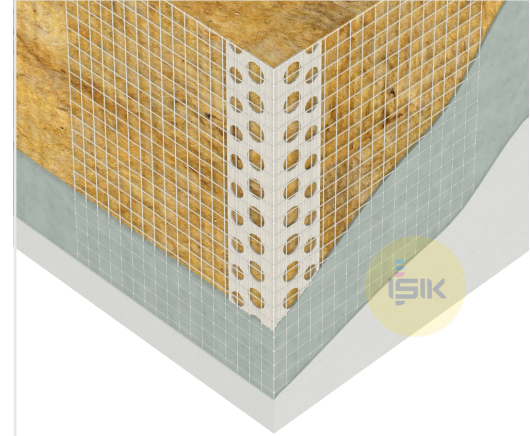

TECHNICAL DATA SHEET

Document No: TDS.PC075

Revision No: 00

PC075 Corner Bead with Mesh

■ Product Range	External Thermal Insulation Systems
■ Product Type	PVCu Arch Bead with Mesh
■ Material	PVCu
■ Material Color	White
■ Corner Bead Wings	19x19 mm
■ Mesh Colour	White
■ Mesh Weight	75 g/m²
■ Length Options	200, 250, 300 cm
■ Art Nr.	PC07586W2
■ Packaging	50 pcs/cts

Remarks:

This technical data sheet replaces all previous versions. Işık reserves the right to modify products without prior notice. Please rely on the application assembly and storage guidelines.

19 19