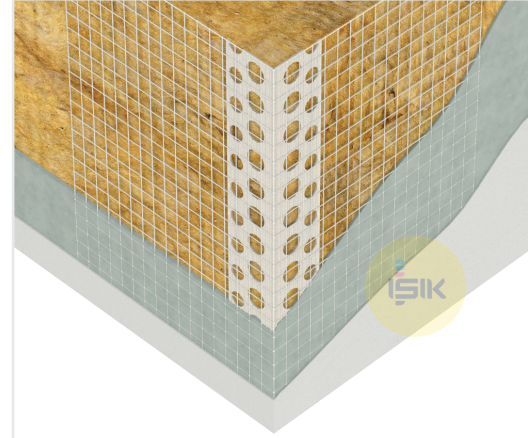

TECHNICAL DATA SHEET

Document No: TDS.PC145

Revision No: 00

PC145 Corner Bead with Mesh

■ Product Range	External Thermal Insulation Systems
■ Product Type	PVCu Corner Bead with Mesh
■ Material	PVCu
■ Material Color	White
■ Corner Bead Wings	23x23 mm
■ Profile Weight	55±2 g/m
■ Mesh Colour	White
■ Mesh Weight	145 g/m²
■ Length Options	200, 250 ,300 cm
■ Art Nr.	PC14543W8 PC14544W8 PC14545W8
■ Mesh Width(axb)	10x15 cm 10x10 cm 8x12 cm
■ Packaging	50 pcs/cts 50 pcs/cts 50 pcs/cts

Remarks:

This technical data sheet replaces all previous versions. Işık reserves the right to modify products without prior notice. Please rely on the application assembly and storage guidelines.

23 23