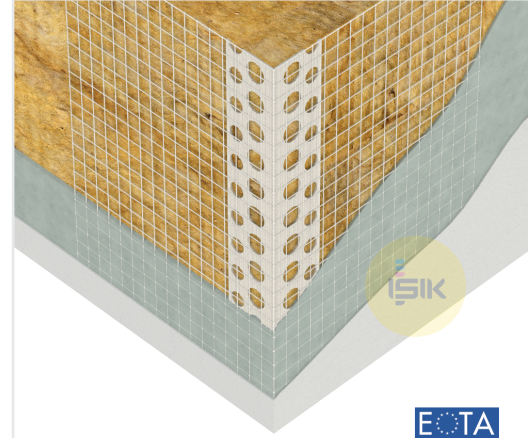

TECHNICAL DATA SHEET

Document No: TDS.PE145

Revision No: 01

PE145 Corner Bead with Mesh

■ Product Range	External Thermal Insulation Systems
■ Product Type	PVCu Corner Bead with Mesh
■ Material	PVCu
■ Material Color	White
■ Corner Bead Wings	22x22 mm
■ Profile Weight	52±2 g/m
■ Mesh Colour	White
■ Mesh Weight	145 g/m² ETAG 004 Certificated
■ Length Options	200, 250 ,300 cm
■ Art Nr.	PE14551W8 PE14552W8 PE14553W8 PE14554W8 PE14555W8
■ Mesh Width(axb)	10x30 cm 10x23 cm 10x15 cm 10x10 cm 8x12 cm
■ Packaging	50 pcs/cts

Remarks:

This technical data sheet replaces all previous versions. Işık reserves the right to modify products without prior notice. Please rely on the application assembly and storage guidelines.

MANUFACTURER:

Gebze Plastikçiler OSB, Atatürk Bulvarı 11.
Cad. No:9 Gebze 41400, Kocaeli - Türkiye
T: +90 262 502 16 60
isikgroup.com