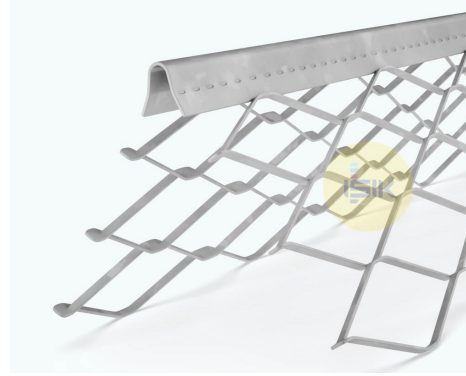

## A1040 Corner Bead

<b>Product Range</b>	Plaster Profiles
<b>Applications</b>	Interior Plaster
<b>Product Type</b>	6 Mesh Corner Bead Round Edge
<b>Plaster Thickness</b>	12 mm
<b>Material</b>	Aluminium Natural
<b>Material Thickness</b>	0,60 mm
<b>Wings /Length</b>	50x50 mm
<b>Reaction to Fire</b>	Class A1
<b>Length Options</b>	250, 260, 270, 275, 280, 300 cm

<b>Art Nr.</b>	<b>Packaging</b>
A10409600	25 pcs/ bun
A10409601	50 pcs/ cts

**Remarks:**

This technical data sheet replaces all previous versions. Işık reserves the right to modify products without prior notice. please rely on the application assembly and storage guidelines.