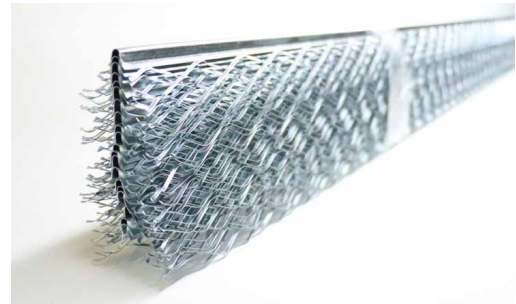

Remarks:

This technical data sheet replaces all previous versions. Işık reserves the right to modify products without prior notice. please rely on the application assembly and storage guidelines.