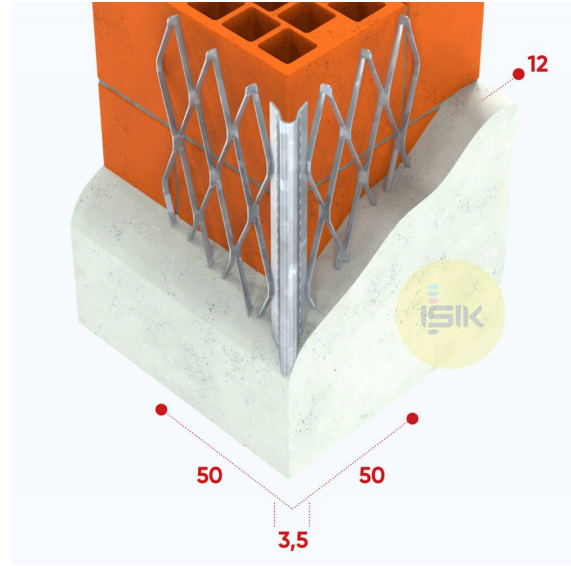

## A1040 Corner Bead

<b>Product Range</b>	Plaster Profiles
<b>Applications</b>	Interior Plaster
<b>Product Type</b>	6 Mesh Corner Bead Round Edge
<b>Plaster Thickness</b>	12 mm
<b>Material</b>	Aluminium Natural
<b>Material Thickness</b>	0,60 mm
<b>Wings /Length</b>	50x50 mm
<b>Reaction to Fire</b>	Class A1
<b>Length Options</b>	250, 260, 270, 275, 280, 300 cm

<b>Art Nr.</b>	<b>Packaging</b>
A10409600	25 pcs/ bun
A10409601	50 pcs/ cts

**Remarks:**

This technical data sheet replaces all previous versions. Işık reserves the right to modify products without prior notice. please rely on the application assembly and storage guidelines.