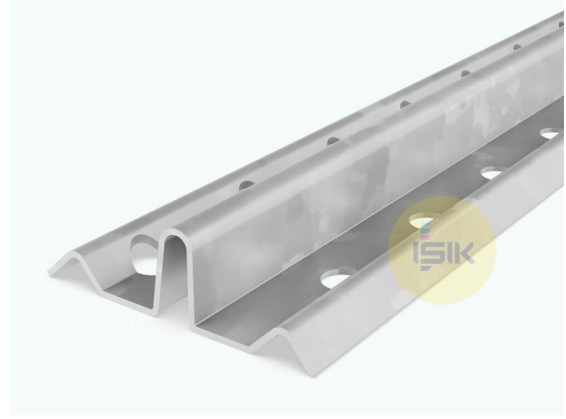

## A1400 Depth Gauge Bead

<b>Product Range</b>	Plaster Profiles
<b>Applications</b>	Interior Plaster
<b>Product Type</b>	Depth Gauge Bead Perforated
<b>Plaster Thickness</b>	6 mm
<b>Material</b>	Aluminium Natural
<b>Material Thickness</b>	0,35 mm
<b>Wings / Width</b>	20 mm
<b>Reaction to Fire</b>	Class A1
<b>Length Options</b>	220, 250, 260, 270, 275, 280, 300 cm

<b>Art Nr.</b>	<b>Packaging</b>
A14009201	100 pcs/ cts

**Remarks:**

This technical data sheet replaces all previous versions. Işık reserves the right to modify products without prior notice. please rely on the application assembly and storage guidelines.