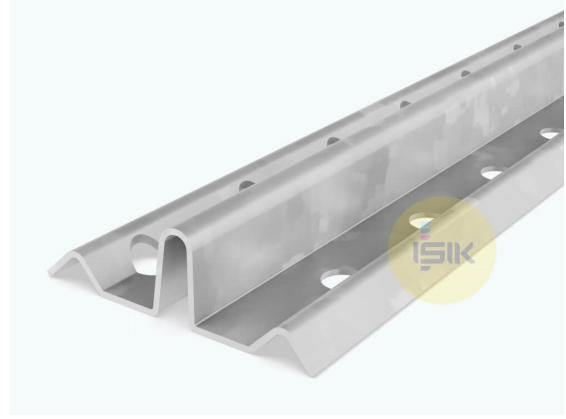

A1400 Depth Gauge Bead

Product Range	Plaster Profiles
Applications	Interior Plaster
Product Type	Depth Gauge Bead Perforated
Plaster Thickness	6 mm
Material	Aluminium Natural
Material Thickness	0,40 mm
Wings / Width	20 mm
Reaction to Fire	Class A1
Length Options	220, 250, 260, 270, 275, 280, 300 cm

Art Nr.	Packaging
A14009301	100 pcs/ cts

Remarks:

This technical data sheet replaces all previous versions. Işık reserves the right to modify products without prior notice. please rely on the application assembly and storage guidelines.