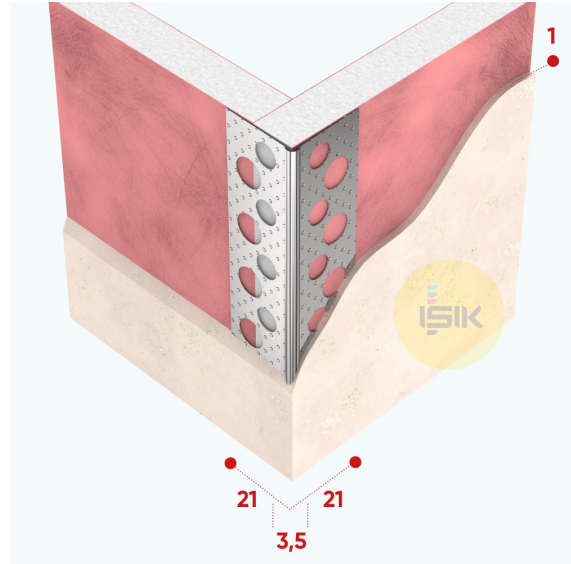

A4041 Corner Bead

| | |
|---------------------------|--------------------------------------|
| Product Range | Dry Lining |
| Applications | Gypsum Plaster |
| Product Type | Corner Bead |
| | Embossed Surface |
| Plaster Thickness | 1 mm |
| Material | Aluminium Natural |
| Material Thickness | 0,30 mm |
| Wings /Length | 21x21 mm |
| Reaction to Fire | Class A1 |
| Length Options | 200, 250, 260, 270, 275, 280, 300 cm |