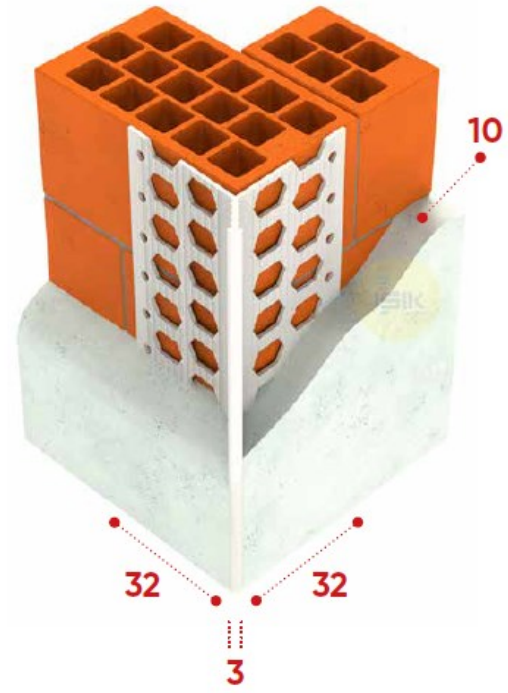

## P1000 Corner Bead

<b>Product Range</b>	Plaster Profiles
<b>Applications</b>	Interior- Exterior Plaster
<b>Product Type</b>	Corner Bead
	Visible Nose
<b>Plaster Thickness</b>	10 mm
<b>Visible Nose</b>	3 mm
<b>Material</b>	PVCu
<b>Material Color</b>	White
<b>Material Weight</b>	115 ± 2 g/m
<b>Wings /Length</b>	32x32 mm
<b>Reaction to Fire</b>	Class E
<b>Length Options</b>	250, 300 cm

<b>Art Nr.</b>	<b>Packaging</b>
P100000W8	25 pcs/ cts

**Remarks:**

This technical data sheet replaces all previous versions. Işık reserves the right to modify products without prior notice. please rely on the application assembly and storage guidelines.