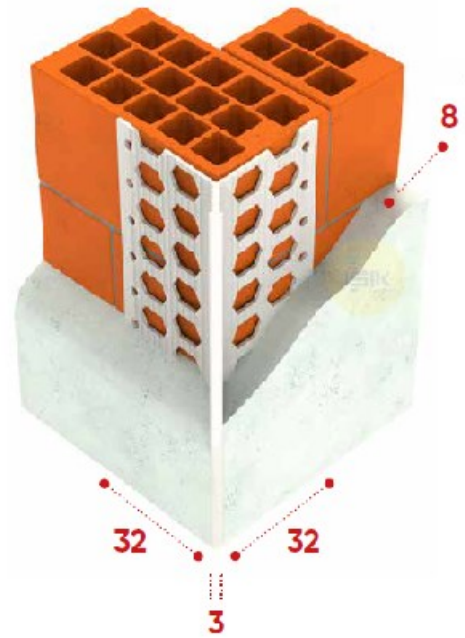

P1001 Corner Bead

Product Range	Plaster Profiles
Applications	Interior- Exterior Plaster
Product Type	Corner Bead Visible Nose
Plaster Thickness	8 mm
Visible Nose	3 mm
Material	PVCu
Material Color	White
Material Weight	110 ± 2 g/m
Wings /Length	32x32 mm
Reaction to Fire	Class E
Length Options	250, 300 cm

Art Nr.	Packaging
P100100W8	30 pcs/ cts

Remarks:

This technical data sheet replaces all previous versions. Işık reserves the right to modify products without prior notice. please rely on the application assembly and storage guidelines.