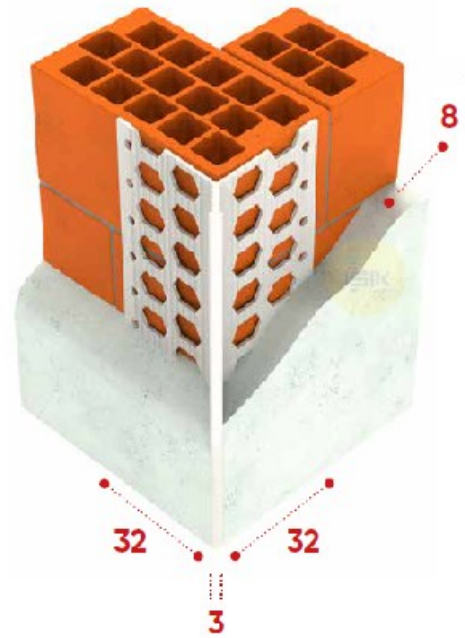

## P1001 Corner Bead

<b>Product Range</b>	Plaster Profiles
<b>Applications</b>	Interior- Exterior Plaster
<b>Product Type</b>	Corner Bead
	Visible Nose
<b>Plaster Thickness</b>	8 mm
<b>Visible Nose</b>	3 mm
<b>Material</b>	PVCu
<b>Material Color</b>	White
<b>Material Weight</b>	90 ± 2 g/m
<b>Wings /Length</b>	32x32 mm
<b>Reaction to Fire</b>	Class E
<b>Length Options</b>	250, 300 cm

<b>Art Nr.</b>	<b>Packaging</b>
P100100W8	30 pcs/ cts

**Remarks:**

This technical data sheet replaces all previous versions. Işık reserves the right to modify products without prior notice. please rely on the application assembly and storage guidelines.