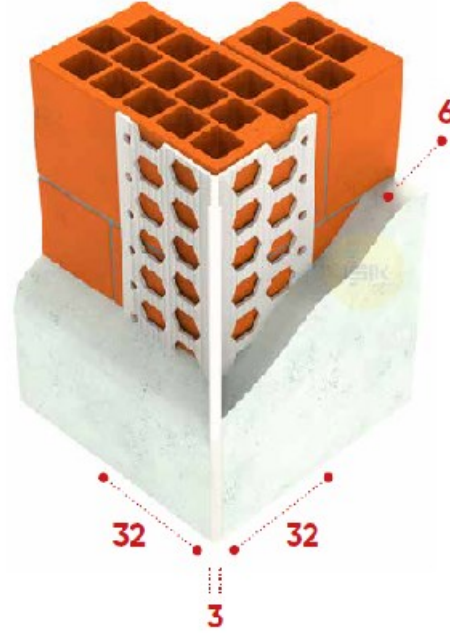

P1002 Corner Bead

Product Range	Plaster Profiles
Applications	Interior- Exterior Plaster
Product Type	Corner Bead Visible Nose
Plaster Thickness	6 mm
Visible Nose	3 mm
Material	PVCu
Material Color	White
Material Weight	105 ± 2 g/m
Wings /Length	32x32 mm
Reaction to Fire	Class E
Length Options	250, 300 cm

Art Nr.	Packaging
P100200W8	40 pcs/ cts

Remarks:

This technical data sheet replaces all previous versions. Işık reserves the right to modify products without prior notice. please rely on the application assembly and storage guidelines.