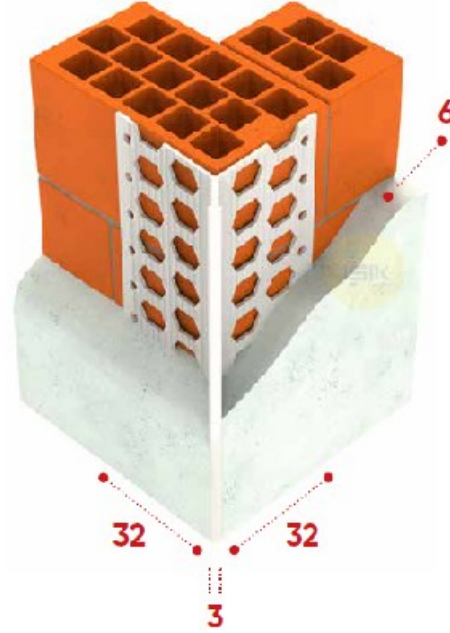

## P1002 Corner Bead

<b>Product Range</b>	Plaster Profiles
<b>Applications</b>	Interior- Exterior Plaster
<b>Product Type</b>	Corner Bead Visible Nose
<b>Plaster Thickness</b>	6 mm
<b>Visible Nose</b>	3 mm
<b>Material</b>	PVCu
<b>Material Color</b>	White
<b>Material Weight</b>	85 ± 2 g/m
<b>Wings /Length</b>	32x32 mm
<b>Reaction to Fire</b>	Class E
<b>Length Options</b>	250, 300 cm

<b>Art Nr.</b>	<b>Packaging</b>
P100200W8	40 pcs/ cts

**Remarks:**

This technical data sheet replaces all previous versions. IŞIK reserves the right to modify products without prior notice. please rely on the application assembly and storage guidelines.