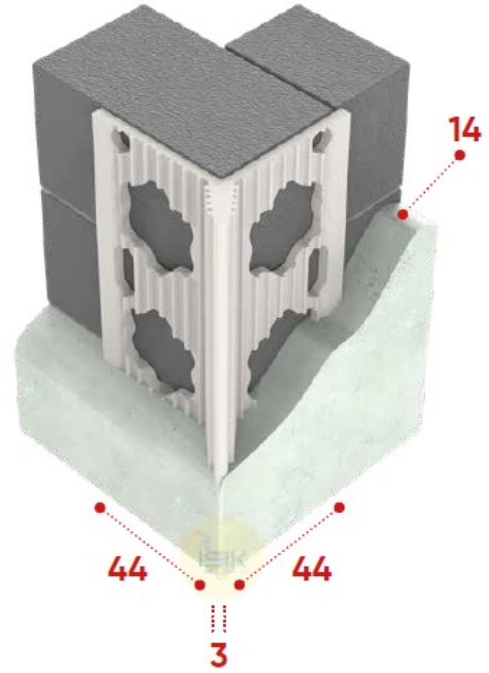

P1010 Corner Bead

Product Range	Plaster Profiles
Applications	Interior-Exterior Plaster
Product Type	Corner Bead
	Visible Nose
Plaster Thickness	14 mm
Visible Nose	3 mm
Material	PVCu
Material Color	White
Material Weight	245 ± 5 g/m
Wings /Length	44x44 mm
Reaction to Fire	Class E
Length Options	270, 300 cm

Art Nr.	Packaging
P101000W8	15 pcs/ cts

Remarks:

This technical data sheet replaces all previous versions. Işık reserves the right to modify products without prior notice. please rely on the application assembly and storage guidelines.