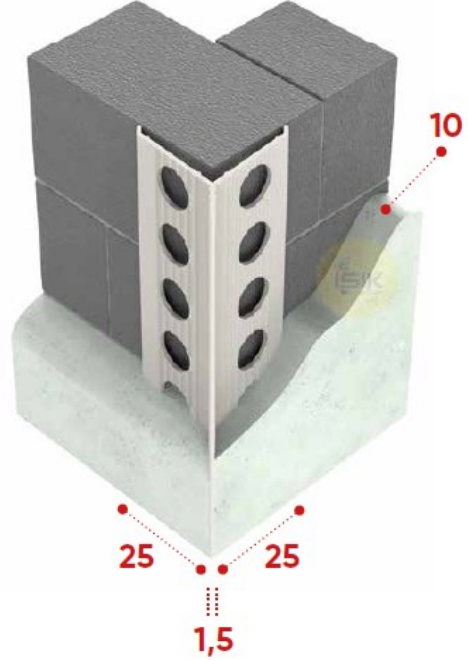

P1020 Corner Bead

| | |
|--------------------------|------------------|
| Product Range | Plaster Profiles |
| Applications | Exterior Plaster |
| Product Type | Corner Bead |
| | Visible Nose |
| Plaster Thickness | 10 mm |
| Visible Nose | 1,5 mm |
| Material | PVCu |
| Material Color | White |
| Material Weight | 82 ± 2 g/m |
| Wings /Length | 25x25 mm |
| Reaction to Fire | Class E |
| Length Options | 250 cm |

| | |
|----------------|------------------|
| Art Nr. | Packaging |
| P102000W8 | 50 pcs/ cts |

Remarks:

This technical data sheet replaces all previous versions. IŞIK reserves the right to modify products without prior notice. please rely on the application assembly and storage guidelines.