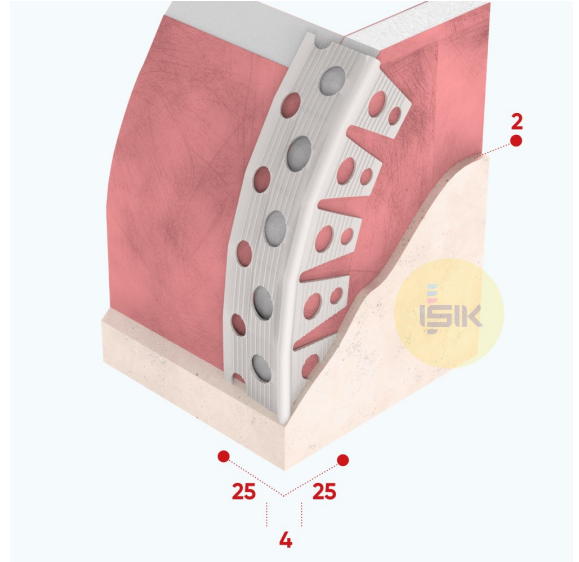

Technical Data Sheet

Document No: TDS.P4019

Revision No: 00

Page : 1 of 1

P4019 Arch Bead

Product Range	Plaster Profiles
Applications	Gypsum Plaster
Product Type	Arch Bead Round Edge
Plaster Thickness	2 mm
Material	PVCu
Material Color	White
Material Weight	55 ± 2 g/m
Wings /Length	25x25 mm
Reaction to Fire	Class E
Length Options	250, 260, 270, 275, 280, 300 cm

Art Nr.	Packaging
P401900W8	100 pcs/ cts
P401900W7	100 pcs/ fbg

Remarks:

This technical data sheet replaces all previous versions. IŞIK reserves the right to modify products without prior notice. please rely on the application assembly and storage guidelines.