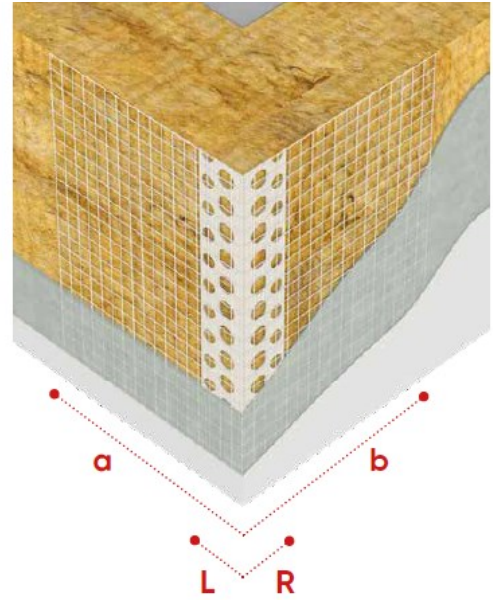

Technical Data Sheet

Document No: TDS.PC075

Revision No: 00

Page : 1 of 1

PC075 Corner Bead with Mesh

Product Range	External Thermal Insulation Systems
Product Type	PVCu Corner Bead with Mesh
Material	PVCu
Material Color	White
Corner Bead Wings	19x19 mm
Mesh Colour	White
Mesh Weight	75 g/m ²
Mesh Width(axb)	10x15 cm
Length Options	200, 250 ,300 cm

Art Nr.	Packaging
PC07586W2	50 pcs/ cts

Remarks:

This technical data sheet replaces all previous versions. Işık reserves the right to modify products without prior notice. please rely on the application assembly and storage guidelines.