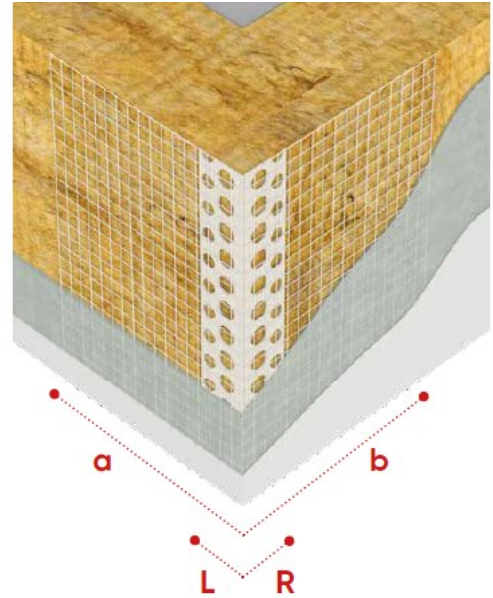

PC110 Corner Bead with Mesh

Product Range	External Thermal Insulation Systems
Product Type	PVCu Corner Bead with Mesh
Material	PVCu
Material Color	White
Corner Bead Wings	23x23 mm
Mesh Colour	White
Mesh Weight	110 g/m ²
Length Options	200, 250 ,300 cm

Art Nr.	PC11044W8	PC11044W1	PC11045W8	PC11064W1
Corner Bead Wings (LxR)	23x23 mm	23x23 mm	10x15 cm	21x21 mm
Mesh Width (axb)	10x15 cm	10x15 cm	10x10 cm	8x12 cm
Profile Weight	55±2 g/m	55±2 g/m	55±2 g/m	45±2 g/m
Packaging	50 pcs/ cts	50 pcs/ fbg	50 pcs/ cts	50 pcs/ fbg